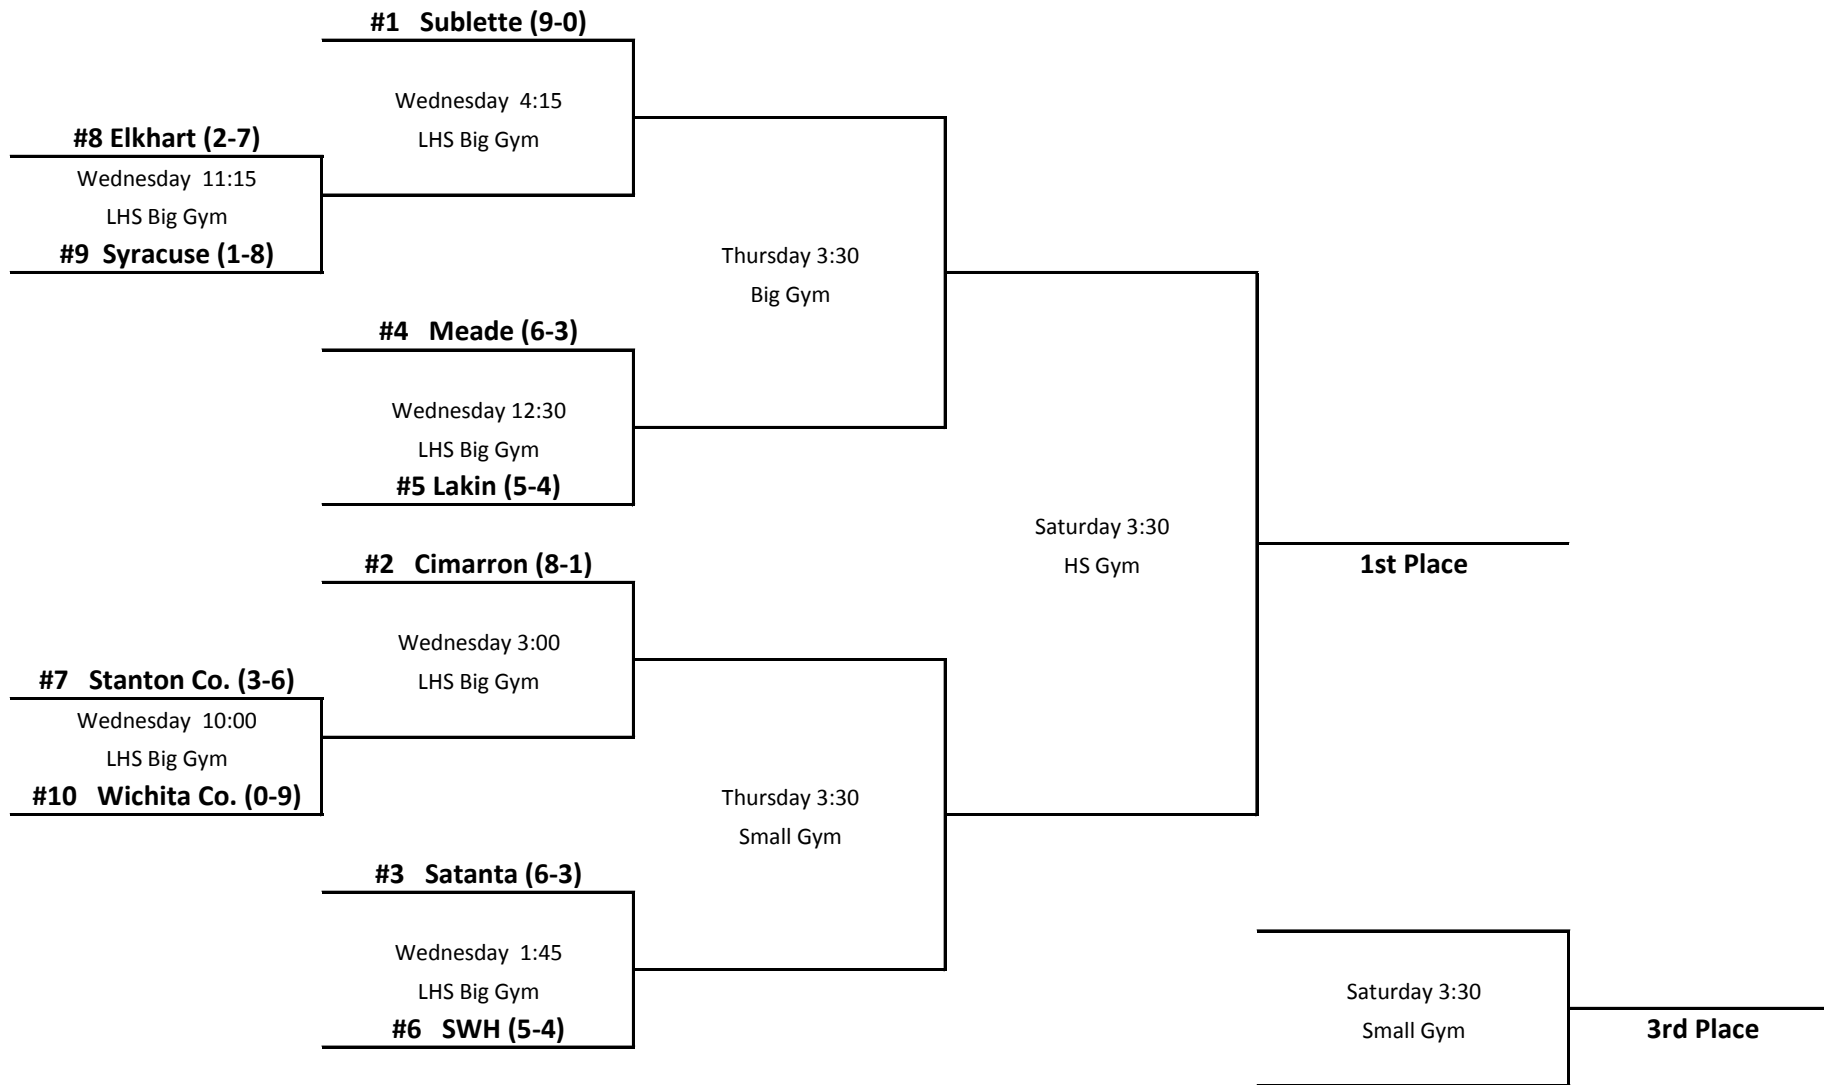

HPEA "A" Girls Bracket - 2011-2012

Wednesday at Lakin;

Thursday Semi-Finals at Satanta

Saturday Finals at Cimarron

Wednesday Games Played in HS BIG Gym

TOP SIDE OF THE BRACKET - HOME TEAM & WEAR WHITE JERSEYS